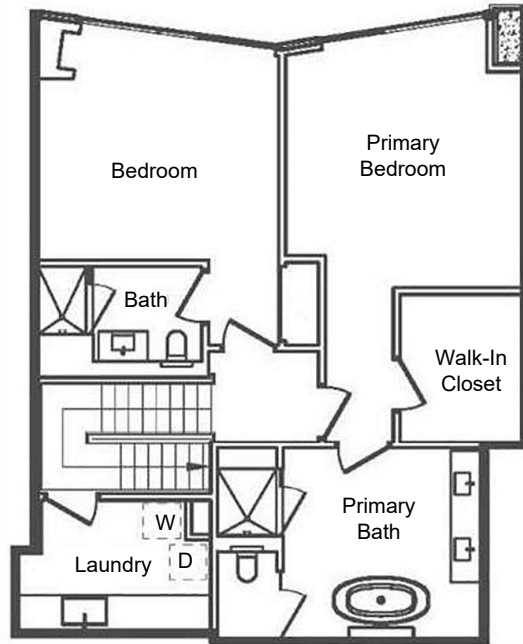

# The Pacific #110

3 Bedrooms | 4 Bathrooms

2,680 Int. Sq.Ft. | 845 Ext. Sq.Ft

Figures are approximate, per developer

Main Level

Second Level

Third Level