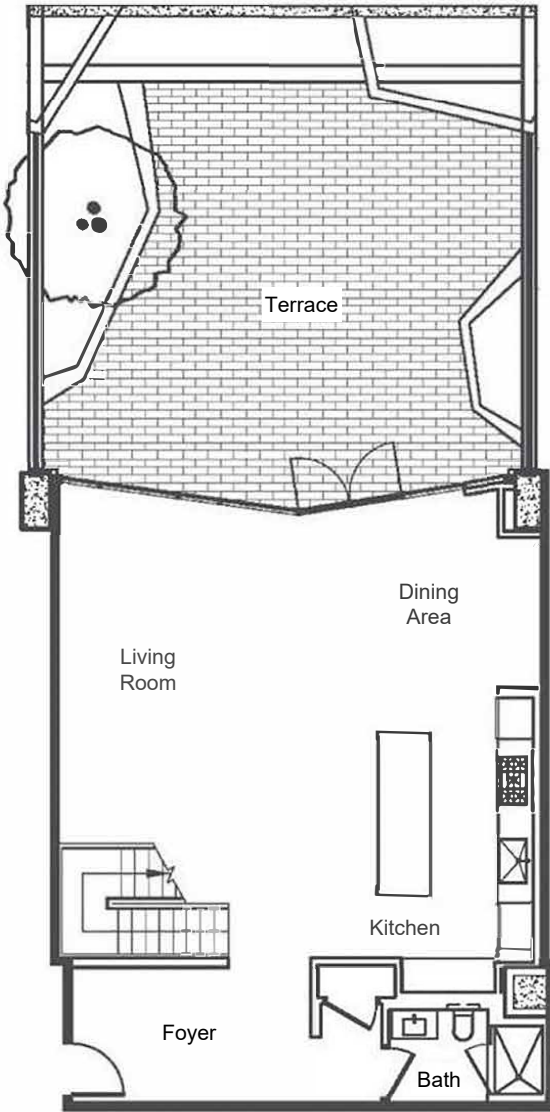

# The Pacific #110

3 Bedrooms | 4 Bathrooms

2,680 Int. Sq.Ft. | 845 Ext. Sq.Ft

Figures are approximate, per developer

Main Level

Second Level

Third Level